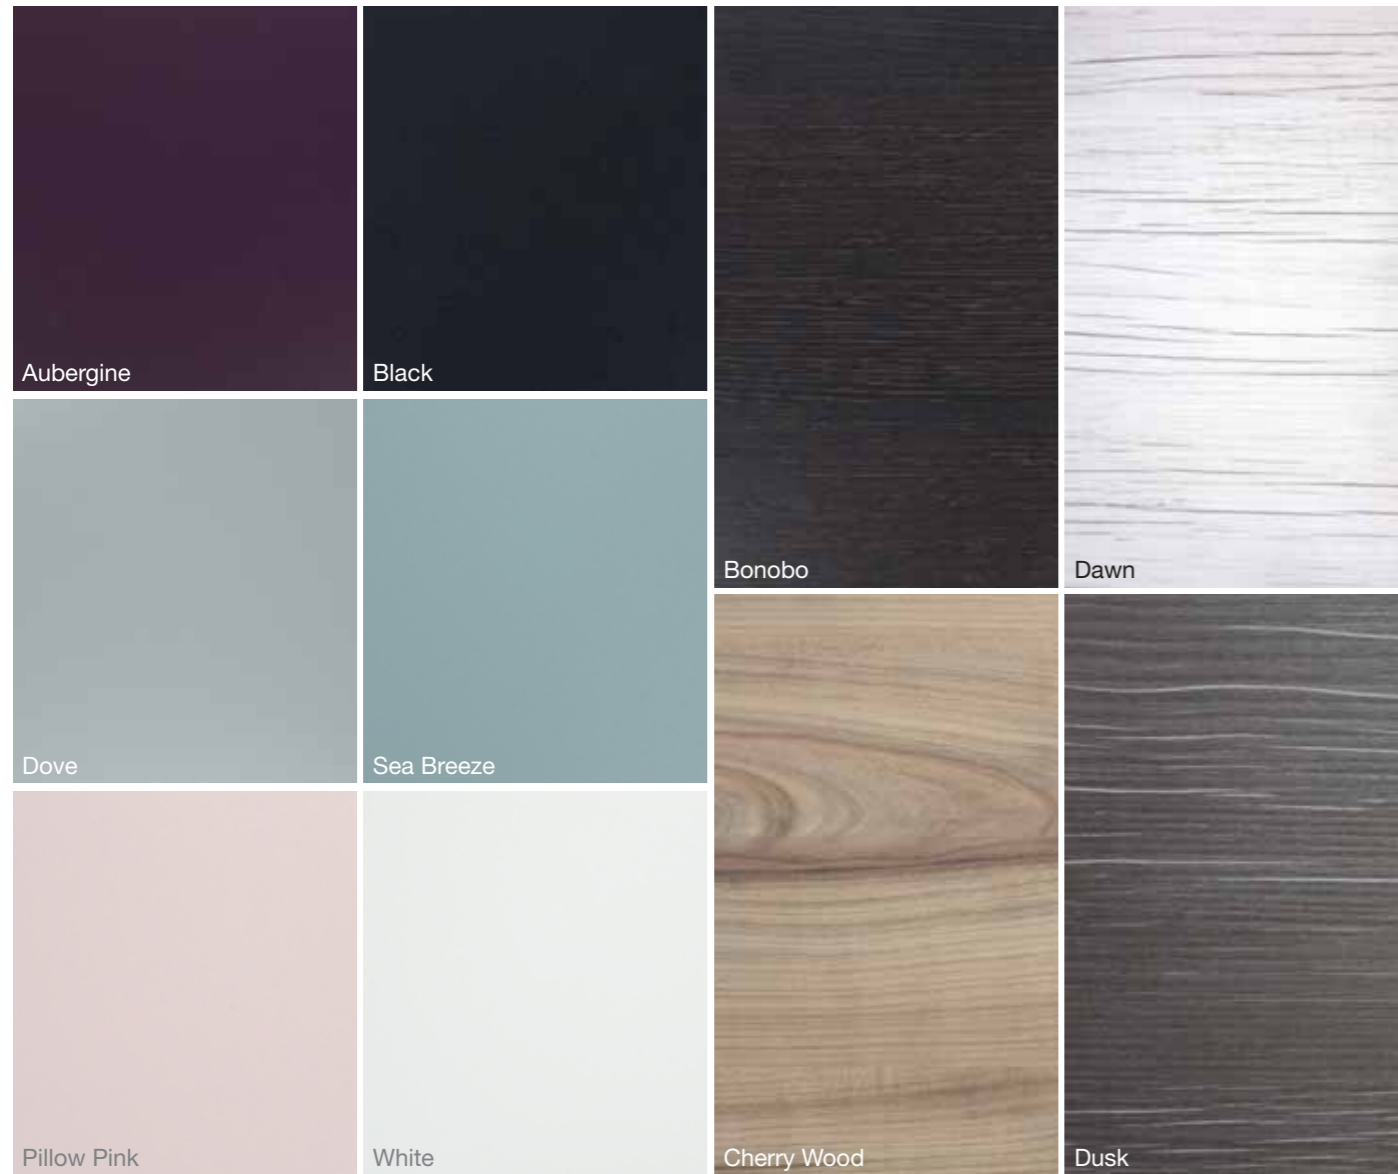

REM Laminates

Create your own look with any single, or combination of Fabric and Laminate Colours. Please note, due to variations in the printing process, the fabric and laminate colours shown here may vary from the actual product. Should you require any laminate or fabric samples, please phone our sales office on 01282 619977 or email to sales@rem.co.uk